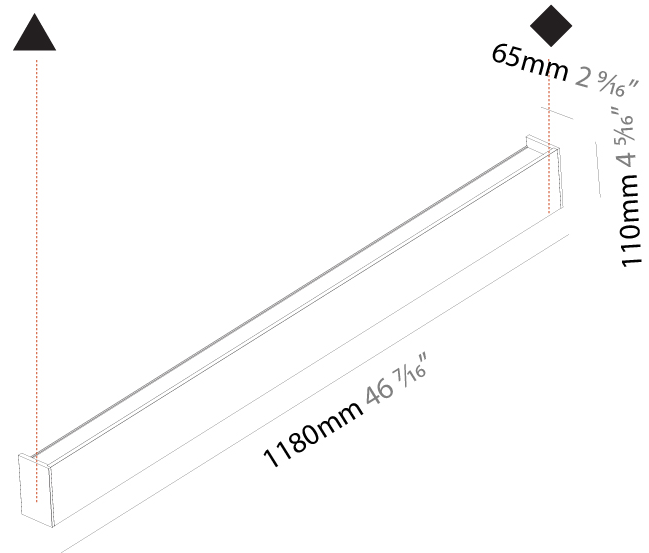

GENERAL

Series: Never Ending
Partner: Prolicht
Division: Architectural
Installation: Surface
Product Type: Linear Profiles
Mounting Location: Wall
Light Distribution: Direct / Indirect

PHYSICAL

Shape: Rectangle
Length (mm): 1180
Length (in): 46 ⁷/₁₆
Height (mm): 110
Depth (mm): 65
Height (in): 4 ⁵/₁₆
Depth (in): 2 ³/₁₆
Weight (kg): 4.4
Weight (lbs): 9.70
Diffuser: PMMA - Opal
Fixture Finish: [ANA / SSR / BKV / CWI / CRY / HAB / MSR / UFT / ITA / RUA / OGR / FTG / MYG / RWR / LOD / PUS / FRO / FUP / KIA / POP / BLS / SPG / MEY / GOH / CHC / COM / ABZ / JAG / OBR / MOS / ROR](#)
Fixture Material: Extruded Aluminum

ELECTRICAL

Lamp Type: LED (Zhaga Standard)
Input Wattage (W): 20
Total Output Wattage (W): 16 / 14.8 (3500K)
Dimming: [Non-Dimming / Phase Dimming (120Vac only) / 0-10V Dimming](#)
Driver Included: Yes
Driver Location: Integrated
Driver Type: Constant Current - 120 / 277Vac
Driver Class: Class 2
Input Voltage (V): 120 - 277
Constant Current (MA): 350 / 500 (3500K)

LED

Color Temperature (°K): [3000 / 3500 / 4000](#)
Max. Delivered Lumen (lm): 1220 / 1264 / 1290
CRI: >80 CRI
Lamp Life (hrs): 50000

OPTICAL

RATINGS AND CERTIFICATIONS

Certified By: Certified for North American Standards
IP rating: IP20

PROJECT
TYPE
SPECIFIER
QUANTITY
DATE